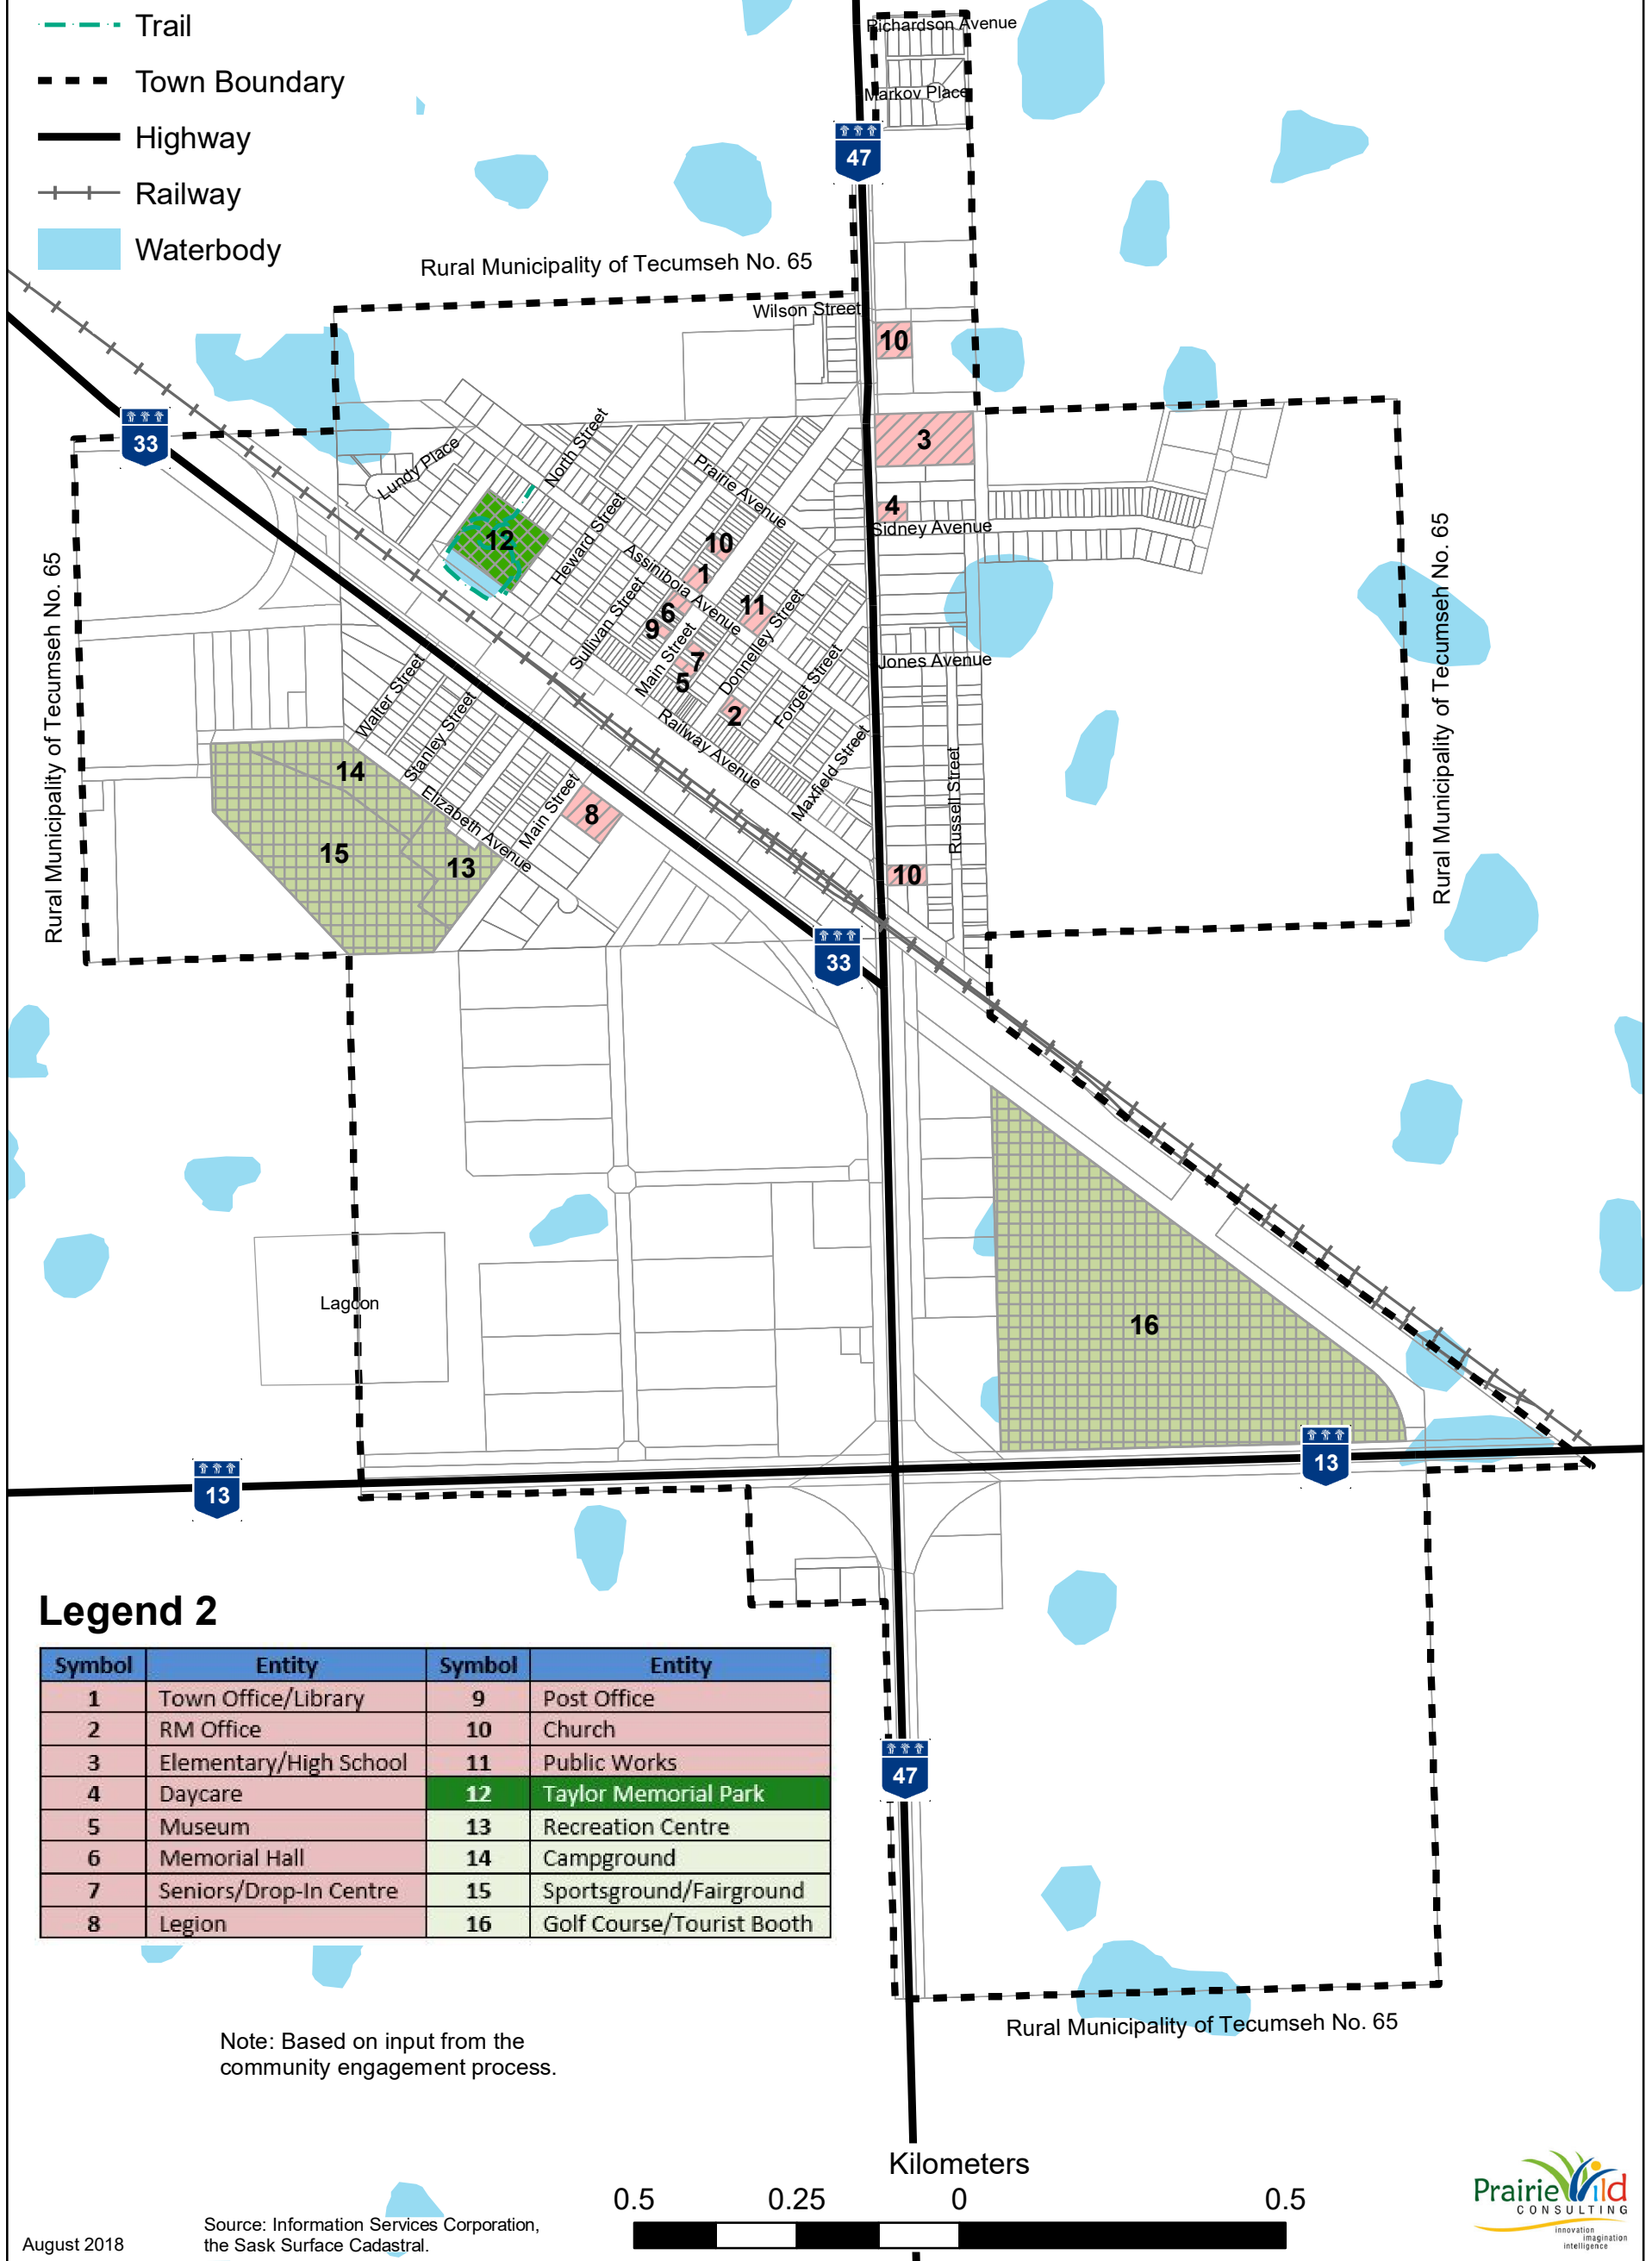

Reference Map Town of Stoughton

Legend 1

Community, Park and Recreational Amenities

-  Community Amenities
-  Parks
-  Recreational Amenities
-  Trail
-  Town Boundary
-  Highway
-  Railway
-  Waterbody

Legend 2

Symbol	Entity	Symbol	Entity
1	Town Office/Library	9	Post Office
2	RM Office	10	Church
3	Elementary/High School	11	Public Works
4	Daycare	12	Taylor Memorial Park
5	Museum	13	Recreation Centre
6	Memorial Hall	14	Campground
7	Seniors/Drop-In Centre	15	Sportsground/Fairground
8	Legion	16	Golf Course/Tourist Booth

Note: Based on input from the community engagement process.

Kilometers