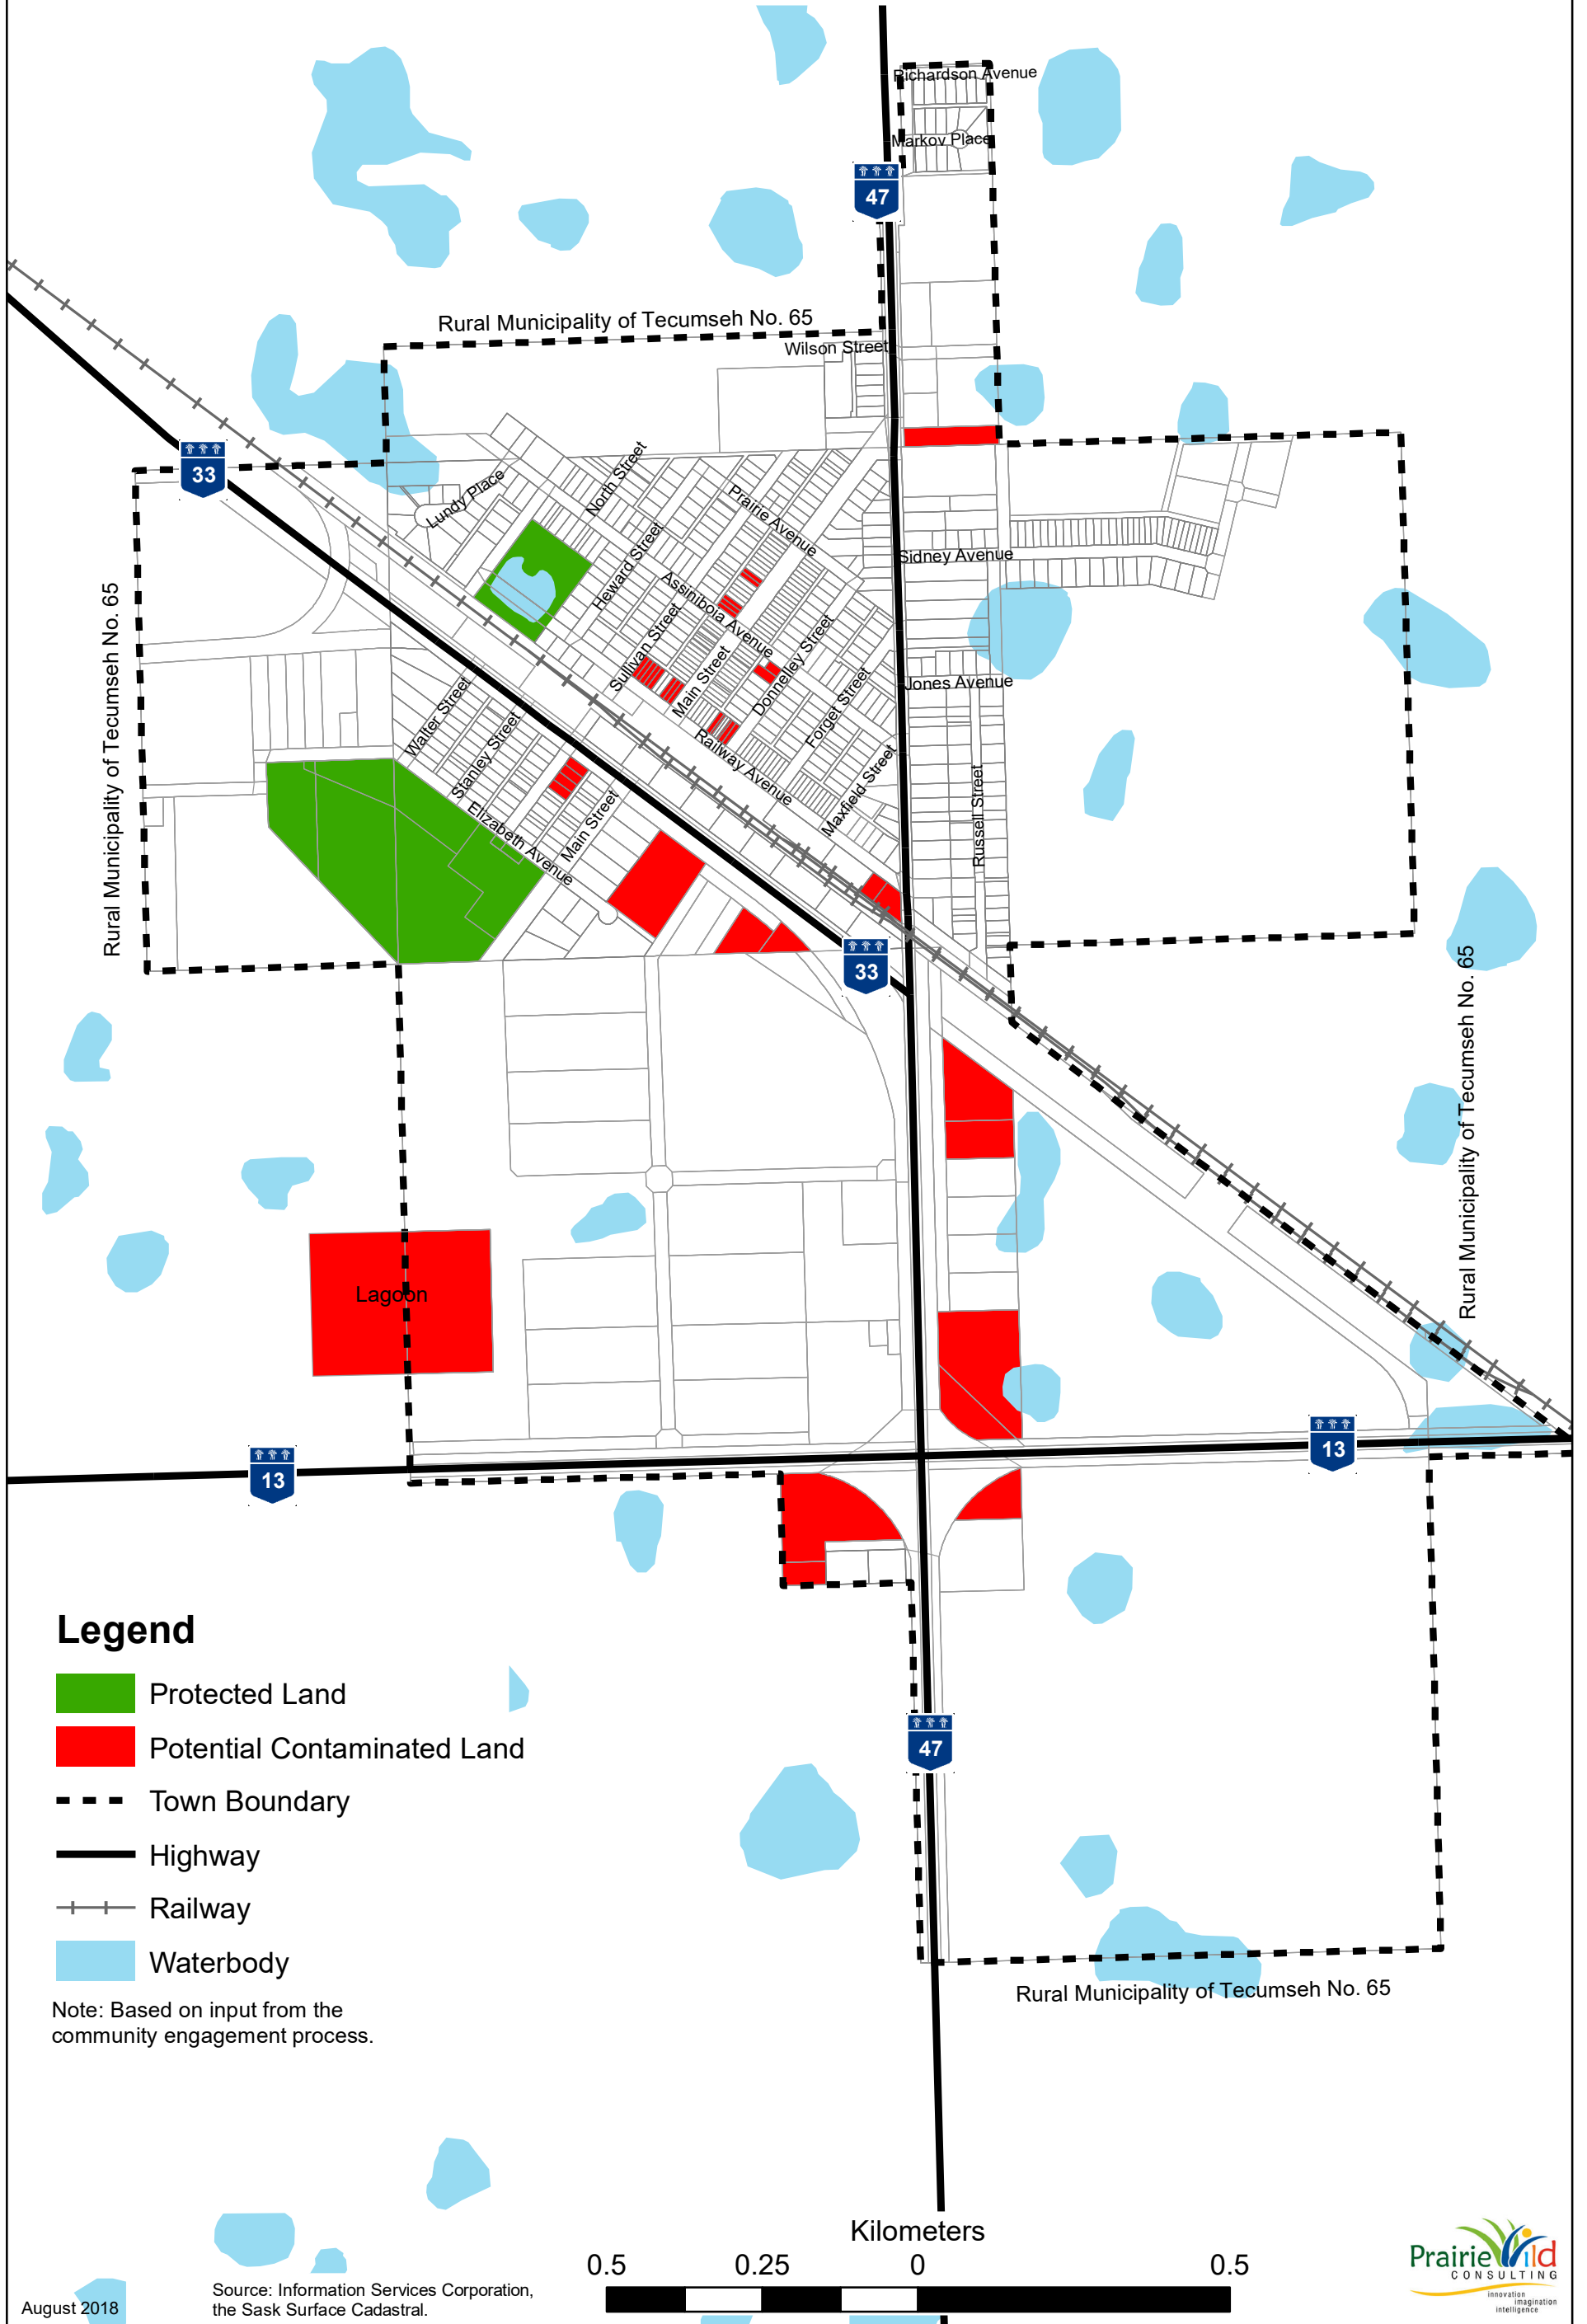

Reference Map Town of Stoughton

Protected and Potential Contaminated Lands

Legend

- Protected Land
- Potential Contaminated Land
- Town Boundary
- Highway
- ++ Railway
- Waterbody

Note: Based on input from the community engagement process.

Kilometers

0.5 0.25 0 0.5