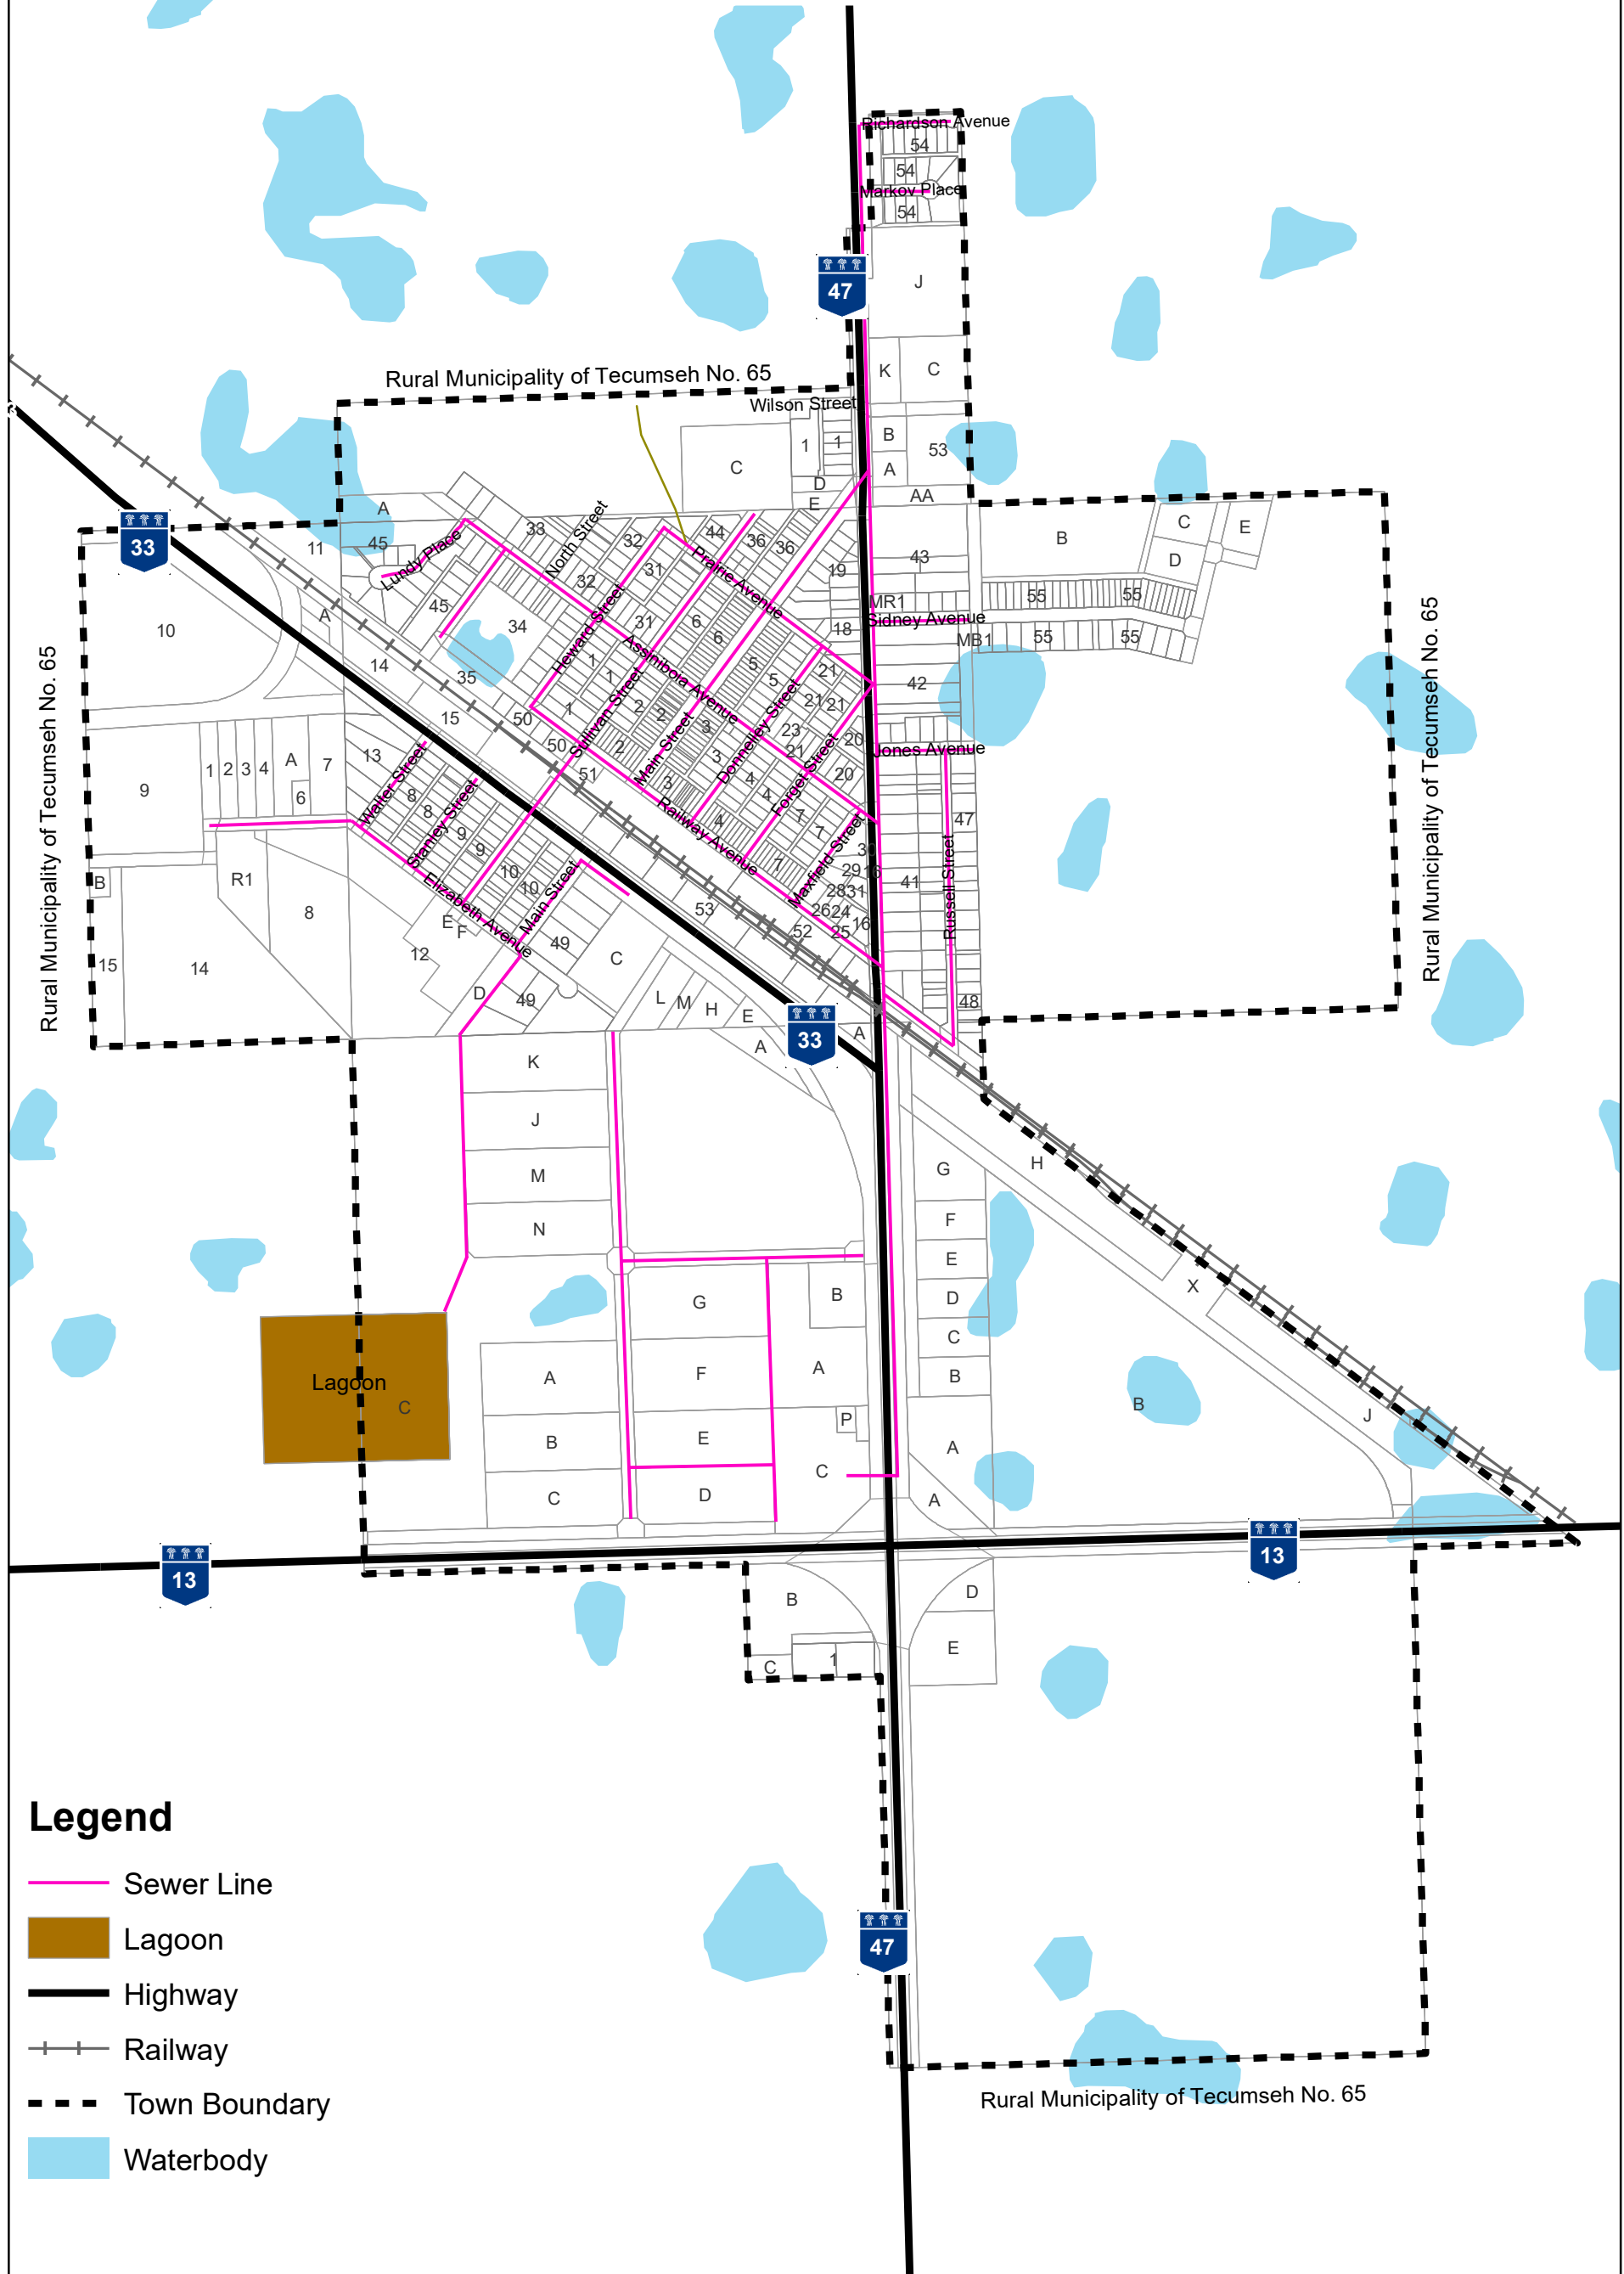

Reference Map Town of Stoughton Sewage Collection System

Legend

- Sewer Line
- Lagoon
- Highway
- Railway
- Town Boundary
- Waterbody

Kilometers

Source: Information obtained from town;
Information Services Corporation,
the Sask Surface Cadastral,

September 2018